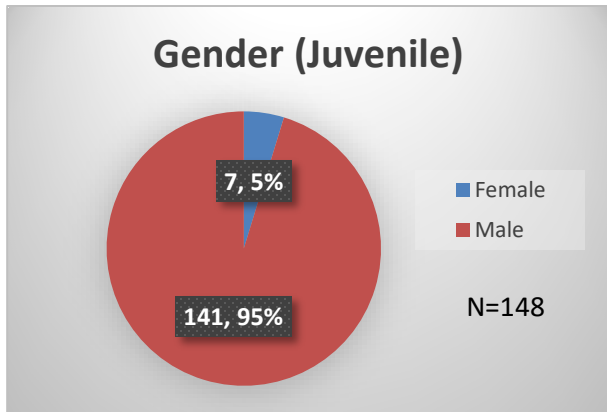

Daily Data Dashboard – November 15, 2022
Demographics for JTDC Population
Tuesday Morning Midnight Count

Total # of probation Involved youth¹: 1,018

¹ Probation Active: Any youth who is pending sentencing with an active social history, has been formally placed on probation or supervision with Cook County Juvenile Probation on the date of the report.

*Age, Gender and Race for Criminal Court population (N=2) is not represented in this report.

Data sources: cFive Supervisor – Probation Population and RMIS – JTDC Population

Daily Data Dashboard – November 15, 2022
Demographics for JTDC Population
Tuesday Morning Midnight Count