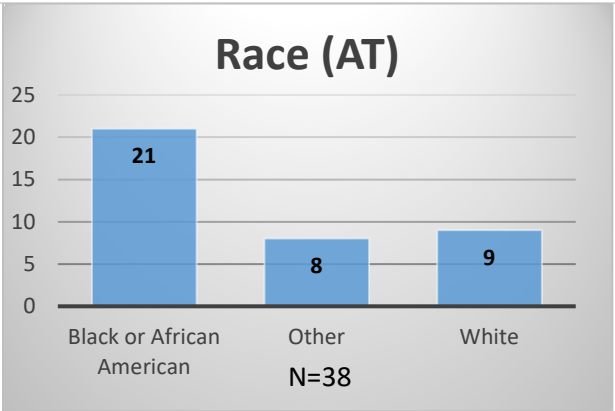

Daily Data Dashboard – November 15, 2022
Demographics for JTDC Population
Tuesday Morning Midnight Count

Total # of probation Involved youth¹: 1,018

¹ Probation Active: Any youth who is pending sentencing with an active social history, has been formally placed on probation or supervision with Cook County Juvenile Probation on the date of the report.

*Age, Gender and Race for Criminal Court population (N=2) is not represented in this report.

Data sources: cFive Supervisor – Probation Population and RMIS – JTDC Population

Daily Data Dashboard – November 15, 2022
Demographics for JTDC Population
Tuesday Morning Midnight Count