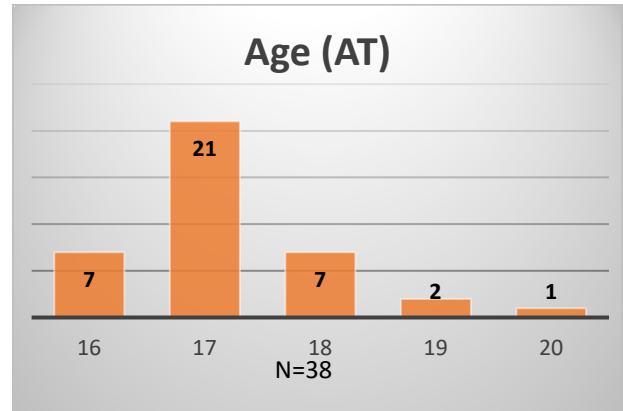

Daily Data Dashboard – November 15, 2022
Demographics for JTDC Population
Tuesday Morning Midnight Count

Total # of probation Involved youth¹: 1,018

¹ Probation Active: Any youth who is pending sentencing with an active social history, has been formally placed on probation or supervision with Cook County Juvenile Probation on the date of the report.

*Age, Gender and Race for Criminal Court population (N=2) is not represented in this report.

Data sources: cFive Supervisor – Probation Population and RMIS – JTDC Population

Daily Data Dashboard – November 15, 2022
Demographics for JTDC Population
Tuesday Morning Midnight Count