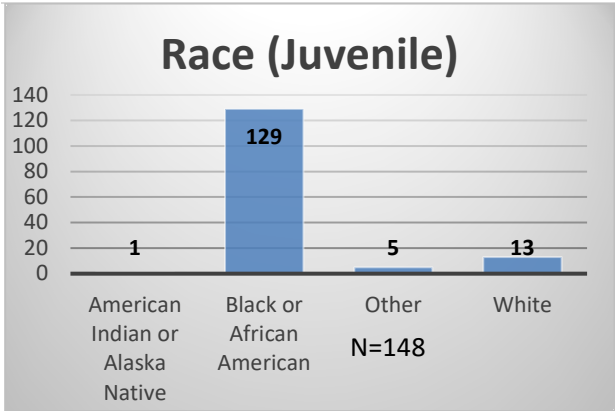

Daily Data Dashboard – November 15, 2022
Demographics for JTDC Population
Tuesday Morning Midnight Count

Total # of probation Involved youth¹: 1,018

¹ Probation Active: Any youth who is pending sentencing with an active social history, has been formally placed on probation or supervision with Cook County Juvenile Probation on the date of the report.

*Age, Gender and Race for Criminal Court population (N=2) is not represented in this report.

Data sources: cFive Supervisor – Probation Population and RMIS – JTDC Population

Daily Data Dashboard – November 15, 2022
Demographics for JTDC Population
Tuesday Morning Midnight Count