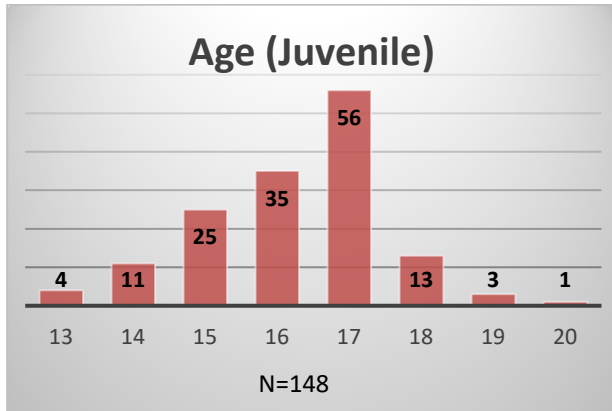

Daily Data Dashboard – November 15, 2022
Demographics for JTDC Population
Tuesday Morning Midnight Count

Total # of probation Involved youth¹: 1,018

¹ Probation Active: Any youth who is pending sentencing with an active social history, has been formally placed on probation or supervision with Cook County Juvenile Probation on the date of the report.

*Age, Gender and Race for Criminal Court population (N=2) is not represented in this report.

Data sources: cFive Supervisor – Probation Population and RMIS – JTDC Population

Daily Data Dashboard – November 15, 2022
Demographics for JTDC Population
Tuesday Morning Midnight Count