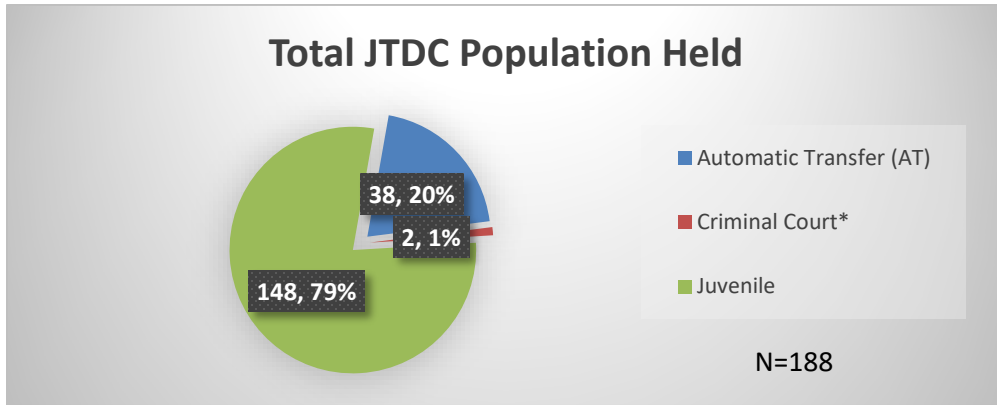

Daily Data Dashboard – November 15, 2022
Demographics for JTDC Population
Tuesday Morning Midnight Count

Total # of probation Involved youth¹: 1,018

¹ Probation Active: Any youth who is pending sentencing with an active social history, has been formally placed on probation or supervision with Cook County Juvenile Probation on the date of the report.

*Age, Gender and Race for Criminal Court population (N=2) is not represented in this report.

Data sources: cFive Supervisor – Probation Population and RMIS – JTDC Population

Daily Data Dashboard – November 15, 2022
Demographics for JTDC Population
Tuesday Morning Midnight Count