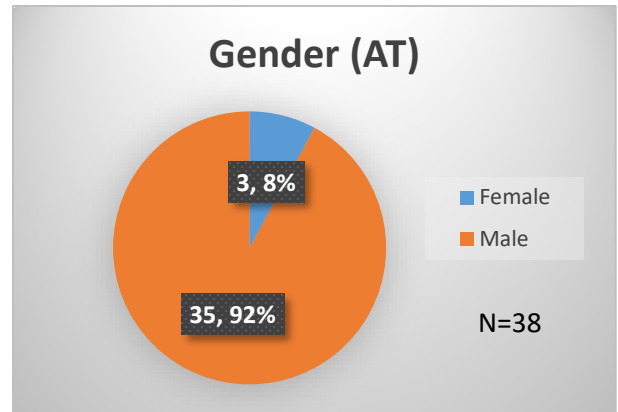

Daily Data Dashboard – November 15, 2022
Demographics for JTDC Population
Tuesday Morning Midnight Count

Total # of probation Involved youth¹: 1,018

¹ Probation Active: Any youth who is pending sentencing with an active social history, has been formally placed on probation or supervision with Cook County Juvenile Probation on the date of the report.

*Age, Gender and Race for Criminal Court population (N=2) is not represented in this report.

Data sources: cFive Supervisor – Probation Population and RMIS – JTDC Population

Daily Data Dashboard – November 15, 2022
Demographics for JTDC Population
Tuesday Morning Midnight Count